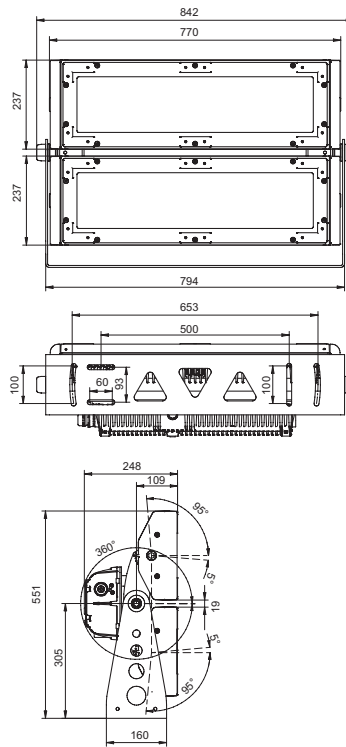

TECHNICAL SPECIFICATIONS:

ELECTRICAL

Input Voltage 100-240V AC 50/60 Hz (277V cost option)
 Typical Power Consumption 580W +/-10%

OPTICAL

Light Source 188 x High Power LEDs
 Colour Variants RGBW (W=WW-3200K, CW-6500K), PW (3200K, 4300K, 6500K), SW (3200-6500K), R, G, B, A
 Red/Green/Blue/White, Red, Green, Blue, Amber, Pure White, Smart White
 Lumen Output (Delivered) 16108lm (RGBCW at 10°), 29354lm (PW 3200K at 10°)
 Beam Angle 10°, 23°, 44°, 14°x26°
 Projected Lumen Maintenance 77,000 hrs (L70@ 25°C / 77°F)

PHYSICAL

Width x Height x Depth Inches: 33.15 x 21.7 x 9.76
 mm: 842 x 551 x 248
 Weight lbs: 125.7
 kg: 57
 Housing High Pressure Die-Cast Aluminium Body
 Tempered Glass
 Finish Options Silver (STD), Black/White/custom RAL (cost option)
 Fixture Cable and Connections Li9YC11Y - 3xAWG16+1 (2xAWG24) + Junction Box
 Fixing Method Stirrup
 Adjustability +95°/ -5°, Both LED Modules +/-180°
 IP Rating IP67 (IP66 Junction Box)
 IK Rating IK**
 Cooling System Convection
 Operating Ambient Temperature -20°C / +40°C (-4°F / +104°F)
 Operating Temperature +85°C @ Ambient +40°C (+185°F @ Ambient +104°F)

CERTIFICATION

Listings ETL / cETL, CE, RoHS

DIMENSIONS (in mm):

ACCESSORIES

Junction Box (included)
 Gasket Cable Grommet M20 (included)
 Barn Doors
 Top Hat
 Half Top Hat

LEaD LiGHT

Experts in LED

LEaD LIGHT GmbH