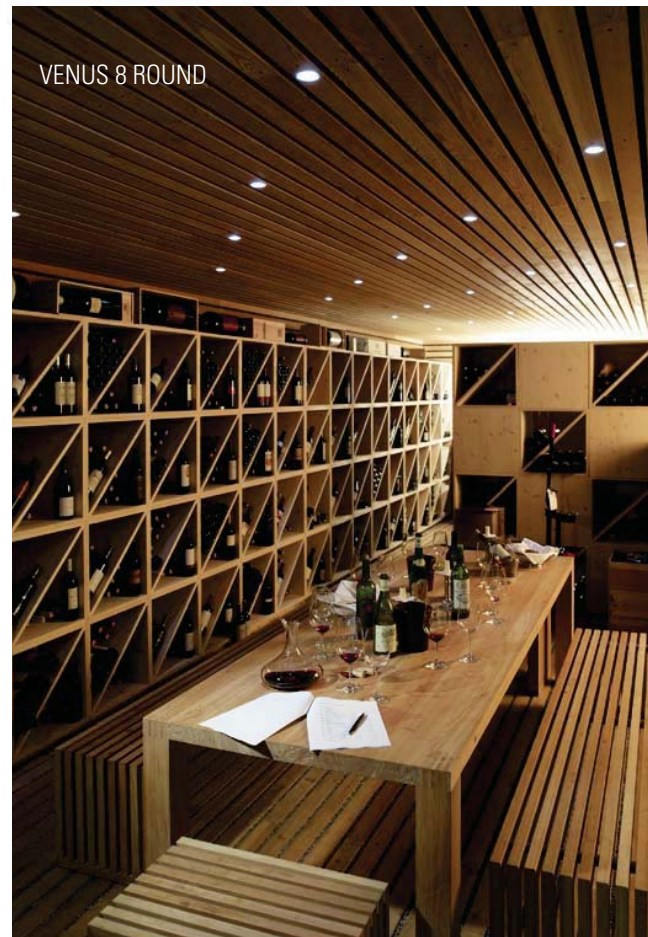

VENUS VENUS

Functional lighting : Indoor, Office, Shop, Health

- Dimmable
- Tilt 38° (except VENUS IP65)
- Finish WHITE and ALU
- Power supply included
- Wide ring
- Anti-glare optic

●● ZOOM PRODUCTS

VENUS 8 ROUND

8W IP20
White or Alu

CODE	FINISH	COLOUR TEMP.	LUMENS
INT10012	WHITE	4000 K	625 lm
INT10016	WHITE	3000 K	575 lm
INT10013	ALU	4000 K	625 lm
INT10024	ALU	3000 K	575 lm

For VENUS 8 ROUND et SQUARE

distance / illumination CONNECTION			
à 1 m	1075 lx	Ø 0.7 m	
à 2 m	268 lx	Ø 1.35 m	
à 3 m	119 lx	Ø 2 m	
à 4 m	42 lx	Ø 3.4 m	