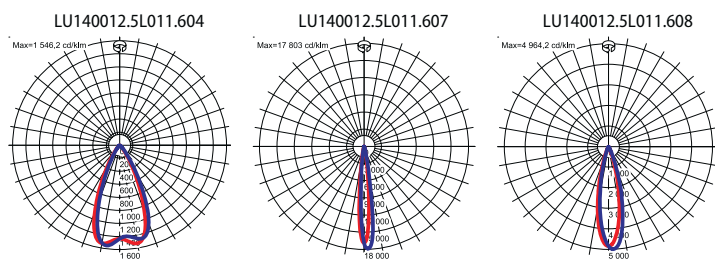

LICHTVERTEILUNGSKURVEN

Lichtstrom-Toleranz +/- 10%.

LEaD LiGHT
Experts in LED

LEaD LIGHT GmbH

Hoogeweg 132
47623 Kevelaer

Tel.: +49 2832/975208-0
Fax: +49 2832/975208-88

Web: www.LEaD-LIGHT.de
Mail: info@LEaD-LIGHT.de