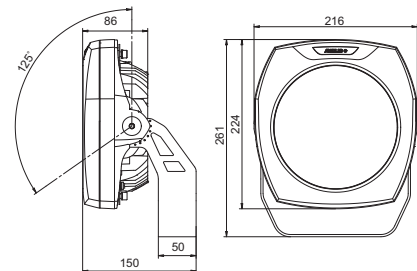

TECHNICAL SPECIFICATIONS:

ELECTRICAL

Input Voltage 48V DC
Typical Power Consumption 24MC (60W) 48MC (120W), +/- 10%

OPTICAL

Light Source 24MC (6 x 10W Multi-Chip LEDs) 48MC (12 x 10W Multi-Chip LEDs)
Colour Variants RGBW (W=CW-6500K, NW-4200K), PW (3200K, 6500K), SW (2700-6500K)
Lumen Output (Delivered) Red/Green/Blue/White, Pure White, Smart White
Beam Angle 24MC: 1951lm (RGBCW at 11°, 700mA), 48MC: 3978lm (RGBCW at 11°, 700mA)
Projected Lumen Maintenance 11°, 26°, 36°
60,000 hrs [L70@ 25°C / 77°F]

CONTROL

Wireless DMX (Optional Accessory) N/A
Control System Anolis Lighting Controls or any Third Party DMX512 Controllers
Power Supply ArcPower Range
Stand Alone Control N/A

PHYSICAL

Width x Height x Depth Inches: 24MC (8.5 x 10.28 x 5.91) 48MC (12.21 x 13.7 x 6.69)
mm: 24MC (216 x 261 x 150) 48MC (310 x 348 x 170)
Weight lbs: 24MC (9.48) 48MC (18.29)
kg: 24MC (4.3) 48MC (8.3)
Housing High Pressure Die-Cast Aluminium Body
Tempered Glass
Finish Options Silver (STD), Black/White/custom RAL (cost option)
Fixture Cable and Connections LiYY 8xAWG22 - 0.5m Long (1.64ft) - Chogori IP68 Connector
Fixing Method Stirrup / Floor Stand (Optional)
Adjustability +35° -90°
IP Rating IP67
IK Rating IK06
Cooling System Convection
Operating Ambient Temperature -20°C / +40°C [-4°F / +104°F]
Operating Temperature +75°C @ Ambient +40°C [+167°F @ Ambient +104°F]

CERTIFICATION

Listings ETL / cETL, CE, RoHS

ACCESSORIES

Connector Chogori CGRBDU-08BFFA (Female) IP68 (included)
Top Hat
Half Top Hat
Floor Stand

DIMENSIONS (in mm):

ArcSource Outdoor 24MC

ArcSource Outdoor 48MC