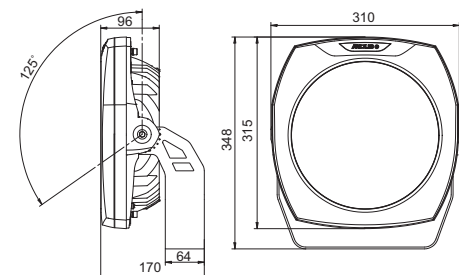

TECHNICAL SPECIFICATIONS:

ELECTRICAL

Input Voltage 48V DC
Typical Power Consumption 24MC (60W) 48MC (120W), +/- 10%

OPTICAL

Light Source 24MC (6 x 10W Multi-Chip LEDs) 48MC (12 x 10W Multi-Chip LEDs)
Colour Variants RGBW (W=CW-6500K, NW-4200K), PW (3200K, 6500K), SW (2700-6500K)
Lumen Output (Delivered) Red/Green/Blue/White, Pure White, Smart White
Beam Angle 24MC: 1951lm (RGBCW at 11°, 700mA), 48MC: 3978lm (RGBCW at 11°, 700mA)
Projected Lumen Maintenance 11°, 26°, 36°
60,000 hrs [L70@ 25°C / 77°F]

CONTROL

Wireless DMX (Optional Accessory) N/A
Control System Anolis Lighting Controls or any Third Party DMX512 Controllers
Power Supply ArcPower Range
Stand Alone Control N/A

PHYSICAL

Width x Height x Depth Inches: 24MC (8.5 x 10.28 x 5.91) 48MC (12.21 x 13.7 x 6.69)
mm: 24MC (216 x 261 x 150) 48MC (310 x 348 x 170)
Weight lbs: 24MC (9.48) 48MC (18.29)
kg: 24MC (4.3) 48MC (8.3)
Housing High Pressure Die-Cast Aluminium Body
Tempered Glass
Finish Options Silver (STD), Black/White/custom RAL (cost option)
Fixture Cable and Connections LiYY 8xAWG22 - 0.5m Long (1.64ft) - Chogori IP68 Connector
Fixing Method Stirrup / Floor Stand (Optional)
Adjustability +35° -90°
IP Rating IP67
IK Rating IK06
Cooling System Convection
Operating Ambient Temperature -20°C / +40°C [-4°F / +104°F]
Operating Temperature +75°C @ Ambient +40°C [+167°F @ Ambient +104°F]

CERTIFICATION

Listings ETL / cETL, CE, RoHS

ACCESSORIES

Connector Chogori CGRBDU-08BFFA (Female) IP68 (included)
Top Hat
Half Top Hat
Floor Stand

DIMENSIONS (in mm):

ArcSource Outdoor 24MC

ArcSource Outdoor 48MC