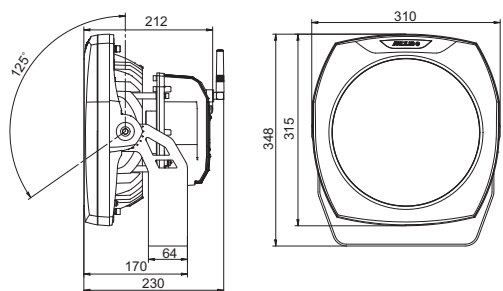

PHYSICAL

Width x Height x Depth Inches: 24MC (8.5 x 10.28 x 7.87) 48MC (12.21 x 13.7 x 9.06)
mm: 24MC (216 x 261 x 200) 48MC (310 x 348 x 230)
Weight lbs: 4MC (12.6) 48MC (23.8)
kg: 24MC (5.7) 48MC (10.8)
Housing High Pressure Die-Cast Aluminium Body Tempered Glass
Finish Options Silver (STD), Black/White/custom RAL (cost option)
Fixture Cable and Connections LI9Y11Y - 3xAWG16+1 (2xAWG24) + Junction Box
Fixing Method Stirrup / Floor Stand (Optional)
Adjustability +35° -90°
IP Rating IP67 (IP66 Junction Box)
IK Rating IK06
Cooling System Convection
Operating Ambient Temperature -20°C / +40°C (-4°F / +104°F)
Operating Temperature +80°C @ Ambient +40°C (+176°F @ Ambient +104°F)

CERTIFICATION

Listings ETL / cETL, CE, RoHS

ACCESSORIES

Junction Box (included)
Gasket Cable Grommet M20 (included)
Top Hat
Half Top Hat
Floor Stand

DIMENSIONS (in mm):

ArcSource Outdoor 24MC Integral

ArcSource Outdoor 48MC Integral