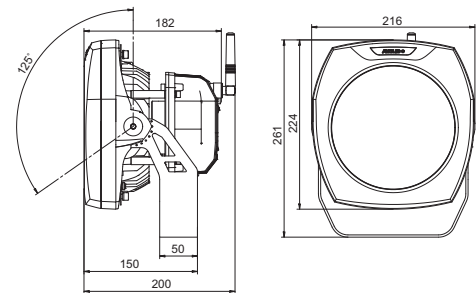

PHYSICAL

Width x Height x Depth Inches: 24MC (8.5 x 10.28 x 7.87) 48MC (12.21 x 13.7 x 9.06)
mm: 24MC (216 x 261 x 200) 48MC (310 x 348 x 230)
Weight lbs: 4MC (12.6) 48MC (23.8)
kg: 24MC (5.7) 48MC (10.8)
Housing High Pressure Die-Cast Aluminium Body Tempered Glass
Finish Options Silver (STD), Black/White/custom RAL (cost option)
Fixture Cable and Connections LI9Y11Y - 3xAWG16+1 (2xAWG24) + Junction Box
Fixing Method Stirrup / Floor Stand (Optional)
Adjustability +35° -90°
IP Rating IP67 (IP66 Junction Box)
IK Rating IK06
Cooling System Convection
Operating Ambient Temperature -20°C / +40°C (-4°F / +104°F)
Operating Temperature +80°C @ Ambient +40°C (+176°F @ Ambient +104°F)

CERTIFICATION

Listings ETL / cETL, CE, RoHS

ACCESSORIES

Junction Box (included)
Gasket Cable Grommet M20 (included)
Top Hat
Half Top Hat
Floor Stand

DIMENSIONS (in mm):

ArcSource Outdoor 24MC Integral

ArcSource Outdoor 48MC Integral