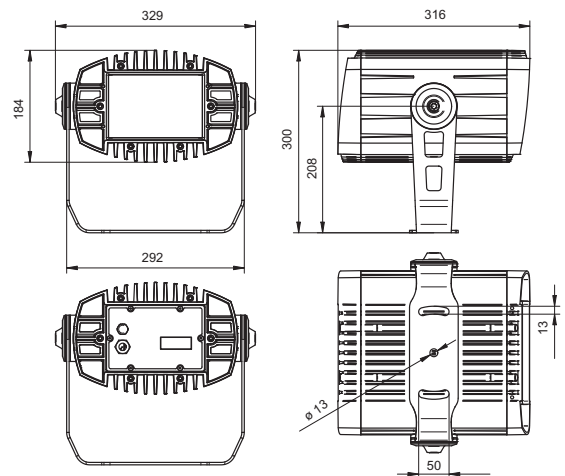

### OPTICAL

Light Source 96 x High Power LEDs  
Colour Variants RGBW (W-WW-3000K, CW-6500K), PW (3000K, 4000K, 6500K), SW (3000-6500K), R, G, B, A, Red/Green/Blue/White, Red, Green, Blue, Amber, Pure White, Smart White  
Lumen Output (Delivered) 7896lm (RGBCW at 13°), 8920lm (PW 6500K at 13°)  
Beam Angle 13°, 25°, 32° x 12°, 44°  
Projected Lumen Maintenance 76,000 hrs ( L70 @ 25°C / 77°F )

### PHYSICAL

Width x Height x Depth Inches: 12.95 x 11.81 x 12.44  
mm: 329 x 300 x 316  
Weight lbs: 24.4  
kg: 11.5  
Housing Cast Aluminium  
Tempered Glass  
Finish Options Silver (STD), Black/White/custom RAL (cost option)  
Fixture Cables and Connections Li9YC11Y - 3xAWG16+1 (2xAWG24) + Junction Box  
Fixing Method StIRRUP / Floor Stand (Optional)  
Adjustability 360°  
IP Rating IP67 (IP66 Junction Box)  
IK Rating IK\*\*  
Cooling System Convection  
Operating Ambient Temperature -20°C / +40°C (-4°F / +104°F)  
Operating Temperature +80°C @ Ambient +40°C (+176°F @ Ambient +104°F )

## DIMENSIONS [in mm]: