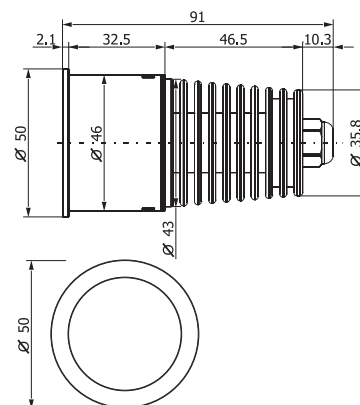

### PHYSICAL

Width x Height x Depth Inches: 3.58 x ø1.97  
mm: 91 x ø50  
Weight lbs: 0.55  
kg: 0.25  
Housing Precision Turned Aluminium  
Fixture Cable and Connections 24 AWG x 4P Cat 5 - 1.5m (4.92ft) - RJ45  
Fixing Method MR16 Housing Supplied and Spring Clip  
Adjustability N/A  
IP Rating IP2X  
IK Rating IK\*\*  
Cooling System Convection  
Operating Ambient Temperature -20°C / +40°C (-4°F / +104°F)  
Operating Temperature 58°C @ Ambient +40°C (+136°F @ Ambient +104°F)

## DIMENSIONS [in mm]: