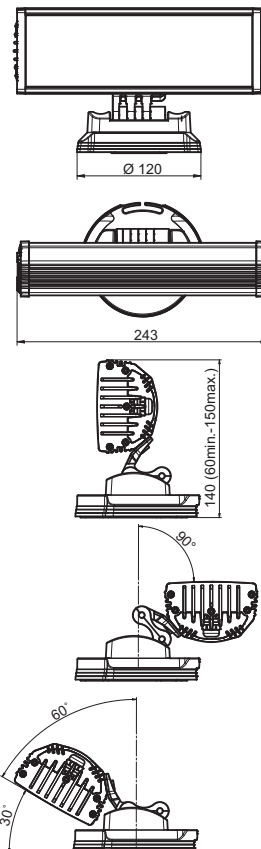

TECHNICAL SPECIFICATIONS:

ELECTRICAL

Input Voltage 48V DC
Typical Power Consumption 60W +/-10%

OPTICAL

Light Source 48 x High Power LEDs
Colour Variants RGBW (W-WW-3000K, CW-6500K), PW (3000K, 4000K, 6500K), SW (3000-6500K), R, G, B, A
Red/Green/Blue/White, Red, Green, Blue, Amber, Pure White, Smart White
Lumen Output (Delivered) 2784lm (RGBCW at 13°), 2522lm (PW 3000K at 13°)
Beam Angle 13°, 26°, 45°, 13°x38°
Projected Lumen Maintenance 60,000 hrs (L70@ 25°C / 77°F)

Width x Height x Depth Inches: 9.57 x 5.51 x 4.72
mm: 243 x 140 x 120
Weight lbs: 4
kg: 1.8
Housing High Pressure Die-Cast Aluminium Body
Tempered Glass
Finish Options Silver (STD), Black/White/custom RAL (cost option)
Fixture Cable and Connections LiYY 8xAWG22 - 0.5m Long (1.64ft) - Chogori IP68 Connector
Fixing Method Mounting Plate
Adjustability Pan +/-45°, Tilt +60° -90°
IP Rating IP67
IK Rating IK**
Cooling System Convection
Operating Ambient Temperature -20°C / +40°C [-4°F / +104°F]
Operating Temperature +70°C @ Ambient +25°C [+158°F @ Ambient +77°F]

CERTIFICATION

Listings CE, RoHS

ACCESSORIES

Connector Chogori CGRBDU-08BFFA (Female) IP68 (included)
Barn Doors
Top Hat
Half Top Hat

DIMENSIONS [in mm]:

LEaD LiGHT

Experts in LED

LEaD LIGHT GmbH