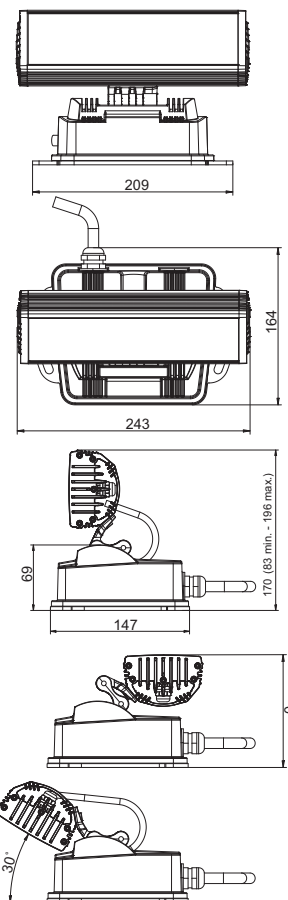

TECHNICAL SPECIFICATIONS:

ELECTRICAL

Input Voltage	100-240V AC 50/60 Hz
Typical Power Consumption	60W +/-10%
In Rush Current	40A Max - 10ms

OPTICAL

Light Source	48 x High Power LEDs
Colour Variants	RGBW (W-WW-3000K, CW-6500K), PW (3000K, 4000K, 6500K), SW (3000-6500K), R, G, B, A Red/Green/Blue/White, Red, Green, Blue, Amber, Pure White, Smart White
Lumen Output (Delivered)	2784lm (RGBCW at 13°), 2522lm (PW 3000K at 13°)
Beam Angle	13°, 26°, 45°, 13°x38°
Projected Lumen Maintenance	60,000 hrs (L70@ 25°C / 77°F)

PHYSICAL

Width x Height x Depth	Inches: 9.57 x 6.69 x 6.46 mm: 243 x 170 x 164
Weight	lbs: 6.6 kg: 3
Housing	High Pressure Die-Cast Aluminium Body Tempered Glass
Finish Options	Silver (STD), Black/White/custom RAL (cost option)
Fixture Cable and Connections	Li9YC11Y - 3xAWG16+1 (2xAWG24) + Junction Box
Fixing Method	Mounting Plate
Adjustability	Pan +/-17°, Tilt +60° -90°
IP Rating	IP67 (IP66 Junction Box)
IK Rating	IK**
Cooling System	Convection
Operating Ambient Temperature	-20°C / +40°C [-4°F / +104°F]
Operating Temperature	+80°C @ Ambient +40°C [+176°F @ Ambient +104°F]

CERTIFICATION

Listings	CE, RoHS, ETL / cETL
----------	----------------------

ACCESSORIES

Junction Box (included)
Gasket Cable Grommet M20 (included)
Barn Doors
Top Hat
Half Top Hat

DIMENSIONS (in mm):

LEaD LiGHT