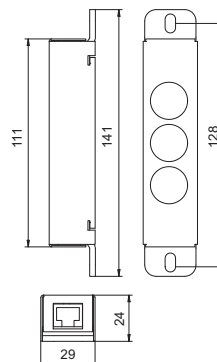

TECHNICAL SPECIFICATIONS:

ELECTRICAL

Input Voltage 48V DC
Typical Power Consumption 3.4W, 4.5W

OPTICAL

Light Source 3 x, 4 x High Power LEDs
Colour Variants RGBW (W=WW-3200K, CW-6500K), R, G, B, A, PW (3200K, 4300K, 6500K), SW (3200-6500K)
Red/Green/Blue/White, Red, Green, Blue, Amber, Pure White, Smart White
Lumen Output (Delivered) Optic 4: 188lm (RGBWW at 10°)
Beam Angle 10°, 22°, 30°, 34°, 46°x11°, Non Optic: 142°x134°
Projected Lumen Maintenance 50,000 hrs (L70 @ 25°C / 77°F)

CONTROL

Wireless DMX (Optional Accessory) N/A
Control System Anolis Lighting Controls or any Third Party DMX512 Controllers
Power Supply ArcPower Range
Stand Alone Control N/A

PHYSICAL

Width x Height x Depth
Inches: ArcLink 3- 5.55 x 0.79 x 1.14 / ArcLink 4- 5.55 x 0.79 x 1.14
Inches: ArcLink Optic 3- 5.55 x 0.95 x 1.14 / ArcLink Optic 4- 6.50 x 0.95 x 1.34
mm: ArcLink 3- 141 x 20 x 29 / ArcLink 4- 141 x 20 x 29
mm: ArcLink Optic 3- 141 x 24 x 29 / ArcLink Optic 4- 165 x 24 x 34
lbs: 0.11, 0.13
kg: 0.05, 0.06
Housing Aluminium
Fixture Cable and Connections ArcLink Patch Cable RJ45
Fixing Method Mounting Holes
Adjustability N/A
IP Rating IP2X
IK Rating N/A
Cooling System Convection
Operating Ambient Temperature -20°C / +40°C (-4°F / +104°F)
Operating Temperature +50°C @ Ambient +25°C (+122°F @ Ambient +77°F)

CERTIFICATION

Listings ETL / cETL, CE, RoHS

ACCESSORIES

ArcLink Patch Cable 10cm, x 5 (included)
RJ45 Termination Plug x 1 (Included)

DIMENSIONS [in mm]:

ArcLink 3

ArcLink 4

ArcLink Optic 3