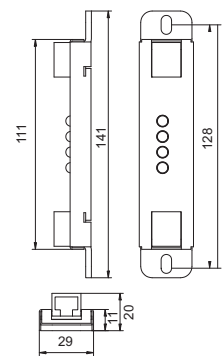

TECHNICAL SPECIFICATIONS:

ELECTRICAL

Input Voltage 48V DC
Typical Power Consumption 3.4W, 4.5W

OPTICAL

Light Source 3 x, 4 x High Power LEDs
Colour Variants RGBW (W=WW-3200K, CW-6500K), R, G, B, A, PW (3200K, 4300K, 6500K), SW (3200-6500K)
Red/Green/Blue/White, Red, Green, Blue, Amber, Pure White, Smart White
Lumen Output (Delivered) Optic 4: 188lm (RGBWW at 10°)
Beam Angle 10°, 22°, 30°, 34°, 46°x11°, Non Optic: 142°x134°
Projected Lumen Maintenance 50,000 hrs (L70 @ 25°C / 77°F)

CONTROL

Wireless DMX (Optional Accessory) N/A
Control System Anolis Lighting Controls or any Third Party DMX512 Controllers
Power Supply ArcPower Range
Stand Alone Control N/A

PHYSICAL

Width x Height x Depth
Inches: ArcLink 3- 5.55 x 0.79 x 1.14 / ArcLink 4- 5.55 x 0.79 x 1.14
Inches: ArcLink Optic 3- 5.55 x 0.95 x 1.14 / ArcLink Optic 4- 6.50 x 0.95 x 1.34
mm: ArcLink 3- 141 x 20 x 29 / ArcLink 4- 141 x 20 x 29
mm: ArcLink Optic 3- 141 x 24 x 29 / ArcLink Optic 4- 165 x 24 x 34
lbs: 0.11, 0.13
kg: 0.05, 0.06
Housing Aluminium
Fixture Cable and Connections ArcLink Patch Cable RJ45
Fixing Method Mounting Holes
Adjustability N/A
IP Rating IP2X
IK Rating N/A
Cooling System Convection
Operating Ambient Temperature -20°C / +40°C (-4°F / +104°F)
Operating Temperature +50°C @ Ambient +25°C (+122°F @ Ambient +77°F)

CERTIFICATION

Listings ETL / cETL, CE, RoHS

ACCESSORIES

ArcLink Patch Cable 10cm, x 5 (included)
RJ45 Termination Plug x 1 (Included)

DIMENSIONS [in mm]:

ArcLink 3

ArcLink 4

ArcLink Optic 3