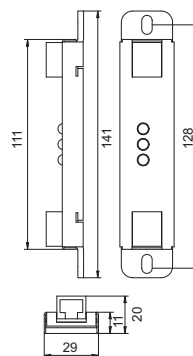

TECHNICAL SPECIFICATIONS:

ELECTRICAL

Input Voltage 48V DC
Typical Power Consumption 3.4W, 4.5W

OPTICAL

Light Source 3 x, 4 x High Power LEDs
Colour Variants RGBW (W=WW-3200K, CW-6500K), R, G, B, A, PW (3200K, 4300K, 6500K), SW (3200-6500K)
Red/Green/Blue/White, Red, Green, Blue, Amber, Pure White, Smart White
Lumen Output (Delivered) Optic 4: 188lm (RGBWW at 10°)
Beam Angle 10°, 22°, 30°, 34°, 46°x11°, Non Optic: 142°x134°
Projected Lumen Maintenance 50,000 hrs (L70 @ 25°C / 77°F)

CONTROL

Wireless DMX (Optional Accessory) N/A
Control System Anolis Lighting Controls or any Third Party DMX512 Controllers
Power Supply ArcPower Range
Stand Alone Control N/A

PHYSICAL

Width x Height x Depth
Inches: ArcLink 3- 5.55 x 0.79 x 1.14 / ArcLink 4- 5.55 x 0.79 x 1.14
Inches: ArcLink Optic 3- 5.55 x 0.95 x 1.14 / ArcLink Optic 4- 6.50 x 0.95 x 1.34
mm: ArcLink 3- 141 x 20 x 29 / ArcLink 4- 141 x 20 x 29
mm: ArcLink Optic 3- 141 x 24 x 29 / ArcLink Optic 4- 165 x 24 x 34
lbs: 0.11, 0.13
kg: 0.05, 0.06
Housing Aluminium
Fixture Cable and Connections ArcLink Patch Cable RJ45
Fixing Method Mounting Holes
Adjustability N/A
IP Rating IP2X
IK Rating N/A
Cooling System Convection
Operating Ambient Temperature -20°C / +40°C (-4°F / +104°F)
Operating Temperature +50°C @ Ambient +25°C (+122°F @ Ambient +77°F)

CERTIFICATION

Listings ETL / cETL, CE, RoHS

ACCESSORIES

ArcLink Patch Cable 10cm, x 5 (included)
RJ45 Termination Plug x 1 (Included)

DIMENSIONS [in mm]:

ArcLink 3

ArcLink 4

ArcLink Optic 3