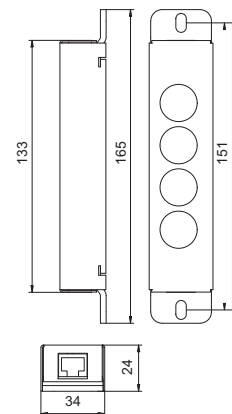

ArcLink Optic 4