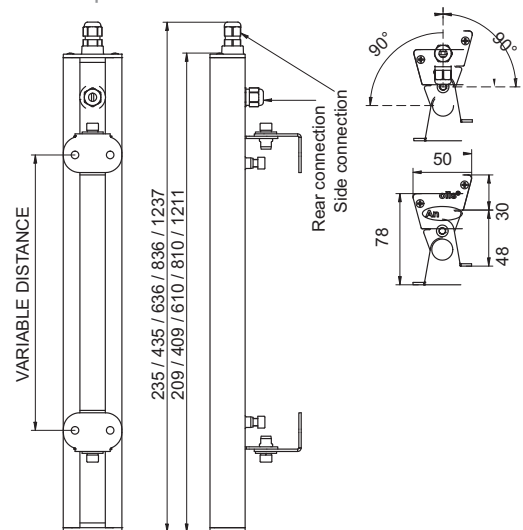

TECHNICAL SPECIFICATIONS:

ELECTRICAL

Input Voltage 48V DC
Typical Power Consumption 6.8W, 13.6W, 20.4W, 27.2W, 40.8W

OPTICAL

Light Source 6, 12, 18, 24, 36, x High Power LEDs
Colour Variants PW (WW-3200K, NW-4300K, CW-6500K), SW (3200-6500K)
Pure White, Smart White
Lumen Output (Delivered) Optic 36: 3408lm (WW at 15°)
Beam Angle non optic, 15°, 25°, 31°, 37°, 47°x11°
Projected Lumen Maintenance 50,000 hrs (L70 @ 25°C / 77°F)

CONTROL

Wireless DMX (Optional Accessory) N/A
Control System Anolis Lighting Controls or any Third Party DMX512 Controllers
Power Supply ArcPower Range
Stand Alone Control N/A

PHYSICAL

Width x Height x Depth Inches: 9.25, 17.13, 25.04, 32.91, 48.70 x 2.76, 3.07 x 1.89, 1.97
mm: 235, 435, 636, 836, 1237 x 70, 78 x 48, 50
Weight lbs: 1.06, 1.66, 2.32, 2.9, 4.2
kg: 0.48, 0.75, 1.05, 1.3, 1.9
Housing Extruded Aluminium
Glass cover
Finish Options Silver (STD), Black/White/custom RAL (cost option)
Fixture Cable and Connections 24 AWG x 4P Cat 5 - 1.5m (4.92ft) - RJ45
Fixing Method Mounting Brackets
Adjustability +/- 90°
IP Rating IP2X
IK Rating IK**
Cooling System Convection
Operating Ambient Temperature -20°C / +40°C (-4°F / +104°F)
Operating Temperature +50°C @ Ambient +25°C (+122°F @ Ambient +77°F)

CERTIFICATION

Listings ETL / cETL, CE, RoHS

DIMENSIONS [in mm]:

ArcLine Optic SW

ACCESSORIES

Allen Key (Included)
Splitter 1pcs (See Splitter Technical Guide) (Included)
Splitter (n/a for ArcLine 36/ArcLine Optic 36)