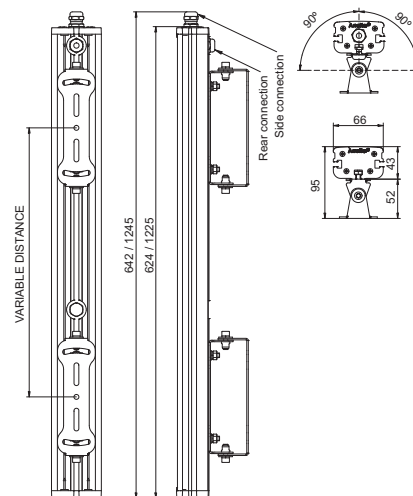

TECHNICAL SPECIFICATIONS:

ELECTRICAL

Input Voltage 48V DC
Typical Power Consumption 22W (20MC), 44W (40MC)

OPTICAL

Light Source 5 x (20MC), 10 x (40MC) High Power LEDs
Colour Variants RGBW (W=CW-6500K, NW-4200K)
Red / Green / Blue / White
Lumen Output (Delivered) 20MC: 1114lm (RGBCW at 27°, 350mA)
40MC: 2208lm (RGBCW at 27°, 350mA)
Beam Angle 27°, 36°, 21°x36°
Projected Lumen Maintenance 60,000 hrs (L70 @ 25°C / 77°F)

CONTROL

Wireless DMX (Optional Accessory) N/A
Control System Anolis Lighting Controls or any Third Party DMX512 Controllers
Power Supply ArcPower Range
Stand Alone Control N/A

PHYSICAL

Width x Height x Depth Inches: 25.28, 49.01 x 3.74 x 2.6
mm: 642, 1245 x 95 x 66
Weight lbs: 7.06, 12.8
kg: 3.2, 5.8
Housing Extruded Aluminium
Glass cover
Finish Options Silver (STD), Black/White/custom RAL (cost option)
Fixture Cable and Connections LiYY 8xAWG22 - 0.5m Long (1.64ft) - Chogori IP68 Connector
Fixing Method Mounting Brackets
Adjustability +/-90°
IP Rating IP65
IK Rating IK08
Cooling system Convection
Operating Ambient Temperature -20°C / +40°C (-4°F / +104°F)
Operating Temperature +50°C @ Ambient +40°C (+122°F @ Ambient +104°F)

CERTIFICATION

Listings ETL / cETL, CE, RoHS

DIMENSIONS (in mm):

ACCESSORIES

Allen Key (Included)
Connector Chogori CGRBDU-08BFFA (Female) IP68 (Included)
Connector Chogori CGRBDU-08BMMMA (Male) IP68
Connector Chogori T Piece
Connector Waterproof Cap (Male)
Cable Chogori (Female) - RJ45 3m
Cable Chogori (Female) - RJ45 7m
Cable Chogori (Female) - RJ45 15m
Cable Chogori (Female) - RJ45 20m
other lengths on request