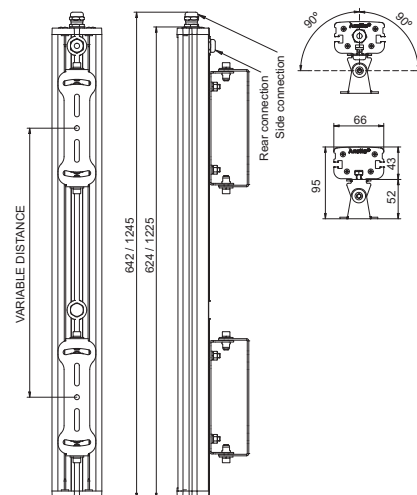

### PHYSICAL

Width x Height x Depth Inches: 25.28, 49.01 x 3.74 x 2.6  
mm: 642, 1245 x 95 x 66  
Weight lbs: 7.06, 12.8  
kg: 3.2, 5.8  
Housing Extruded Aluminium  
Glass cover  
Finish Options Silver (STD), Black/White/custom RAL (cost option)  
Fixture Cable and Connections LiYY 8xAWG22 - 0.5m Long (1.64ft) - Chogori IP68 Connector  
Fixing Method Mounting Brackets  
Adjustability +/-90°  
IP Rating IP65  
IK Rating IK08  
Cooling system Convection  
Operating Ambient Temperature -20°C / +40°C (-4°F / +104°F)  
Operating Temperature +50°C @ Ambient +40°C (+122°F @ Ambient +104°F)

## DIMENSIONS [in mm]: