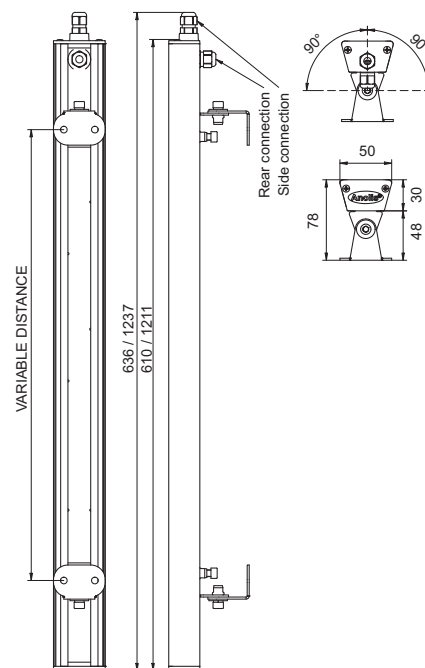

TECHNICAL SPECIFICATIONS:

ELECTRICAL

Input Voltage 48V DC
Typical Power Consumption 22W (20MC), 44W (40MC)

OPTICAL

Light Source 5 x (20MC), 10 x (40MC) High Power LEDs
Colour Variants RGBW (W=CW-6500K, NW-4200K), PW (3200K, 6500K), SW (2700-6500K)
Red/Green/Blue/White, Pure White, Smart White
Lumen Output (Delivered) 20MC: 1114lm (RGBCW at 27°), 40MC: 2222lm (RGBCW at 27°)
Beam Angle 27°, 36°, 21°x36°
Projected Lumen Maintenance 60,000 hrs (L70 @ 25°C / 77°F)

CONTROL

Wireless DMX (Optional Accessory) N/A
Control System Anolis Lighting Controls or any Third Party DMX512 Controllers
Power Supply ArcPower Range
Stand Alone Control N/A

PHYSICAL

Width x Height x Depth Inches: 25.04, 48.70 x 3.07 x 1.97
mm: 636, 1237 x 78 x 50
Weight lbs: 2.43, 4.19
kg: 1.1, 1.9
Housing Extruded Aluminium
Glass cover
Finish Options Silver (STD), Black/White/custom RAL (cost option)
Fixture Cable and Connections 24 AWG x 4P Cat 5 - 1.5m (4.92ft) - RJ45
Fixing Method Mounting Brackets
Adjustability +/-90°
IP Rating IP2X
IK Rating IK**
Cooling system Convection
Operating Ambient Temperature -20°C / +40°C (-4°F / +104°F)
Operating Temperature +50°C @ Ambient +25°C (+122°F @ Ambient +77°F)

CERTIFICATION

Listings CE, RoHS, ETL/cETL

DIMENSIONS (in mm):

ACCESSORIES

Allen Key (Included)
Splitter 1pcs (See Splitter Technical Guide) (Included)
Splitter (n/a for ArcLine Optic 40)

LEaD LiGHT

Experts in LED