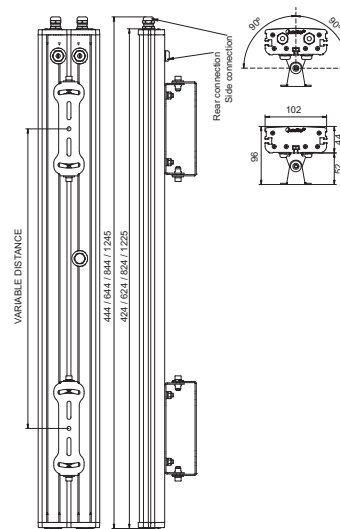

TECHNICAL SPECIFICATIONS:

ELECTRICAL

Input Voltage 48V DC
Typical Power Consumption 27.2W, 40.8W, 54.4W, 81.6W

OPTICAL

Light Source 24, 36, 48, 72 High Power LEDs
Colour Variants RGBW (W=WW-3200K, CW-6500K), RGB, R, G, B, A, PW (3200K, 4300K, 6500K), SW (3200-6500K)
Red/Green/Blue/White, Red, Green, Blue, Amber, Pure White, Smart White
Lumen Output (Delivered) 72: 3476lm (RGB at 13°, 350mA), 6816lm (PW 3200K at 16°, 350mA)
Beam Angle RGB/RGBW: 13°, 21°, 26°, 28°, 47°x12°
CW/WW/SW: 16°, 25°, 28°, 30°, 45°x18°
Projected Lumen Maintenance 50,000 hrs (L70@ 25°C / 77°F)

CONTROL

Wireless DMX (Optional Accessory) N/A
Control System Anolis Lighting Controls or any Third Party DMX512 Controllers
Power Supply ArcPower Range
Stand Alone Control N/A

PHYSICAL

Width x Height x Depth Inches: 17.48, 25.35, 33.23, 49.01 x 3.78 x 4.02
mm: 444, 644, 844, 1245 x 96 x 102
Weight lbs: 4.9, 10.3, 12.13, 18.12
kg: 3.21, 4.6, 5.8, 8.5
Housing Extruded Aluminium
Glass cover
Finish Options Silver (STD), Black/White/custom RAL (cost option)
Fixture Cable and Connections LiYY 8xAWG22 - 1x(2x) 0.5m Long (1.64ft) - Chogori IP68 Connector
Fixing Method Mounting Brackets
Adjustability +/-60°
IP Rating IP65
IK Rating IK**
Cooling system Convection
Operating Ambient Temperature -20°C / +40°C (-4°F / +104°F)
Operating Temperature +50°C @ Ambient +40°C (+122°F @ Ambient +104°F)

CERTIFICATION

Listings CE, RoHS, ETL / cETL

DIMENSIONS (in mm):

ACCESSORIES

Allen Key (Included)
Connector Chogori CGRBDU-08BFFA (Female) IP68 (Included)
Connector Chogori CGRBDU-08BMMMA (Male) IP68
Connector Chogori T Piece
Connector Waterproof Cap (Male)
Cable Chogori (Female) - RJ45 3m
Cable Chogori (Female) - RJ45 7m
Cable Chogori (Female) - RJ45 15m
Cable Chogori (Female) - RJ45 20m
other lengths on request