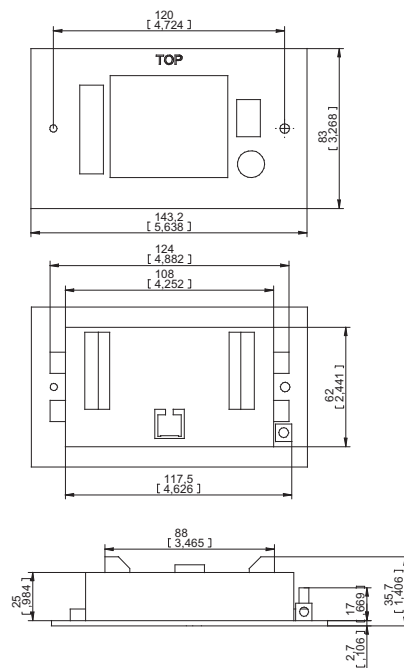

### PHYSICAL

Width x Height x Depth Inches: 3.17 x 3.17 x 0.73  
 mm: 80.5 x 80.5 x 18.4  
 Weight lbs: N/A  
 kg: N/A

## DIMENSIONS (in mm):