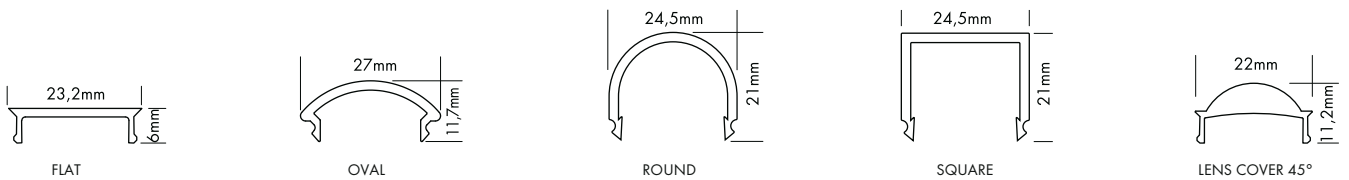

🇩🇪 M-LINE KUNSTSTOFFABDECKUNGEN

Für die M-LINE Profile stehen vier verschiedene Formen von Kunststoffabdeckungen zur Verfügung:

- plane Abdeckung
- ovale Abdeckung
- halbrunde Abdeckung
- eckige Abdeckung

Jede der vier Formen ist in folgenden Varianten erhältlich:

- glasklar
- frost (halbkklar)
- milchig frost (opal)

Die plane Abdeckung (FLAT) ist auch als begehbare und bruchfeste Variante in glasklar, frost, milchig frost (opal) erhältlich.

🇬🇧 M-LINE PLASTIC COVERS

Four different shapes of plastic covers are available:

- flat cover
- oval cover
- round cover
- square cover

Each of the four shapes are available in following versions:

- crystal clear
- frost (semitransparent)
- milky frost (opal)

The flat cover (FLAT) is also as a walkable and break-proof version in crystal clear, frost, milky frost (opal) available.