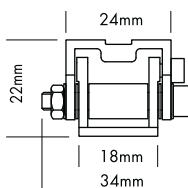

ALUMINIUM PROFILE M-LINE STANDARD