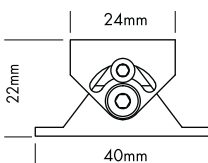

ALUMINIUM PROFILE M-LINE STANDARD