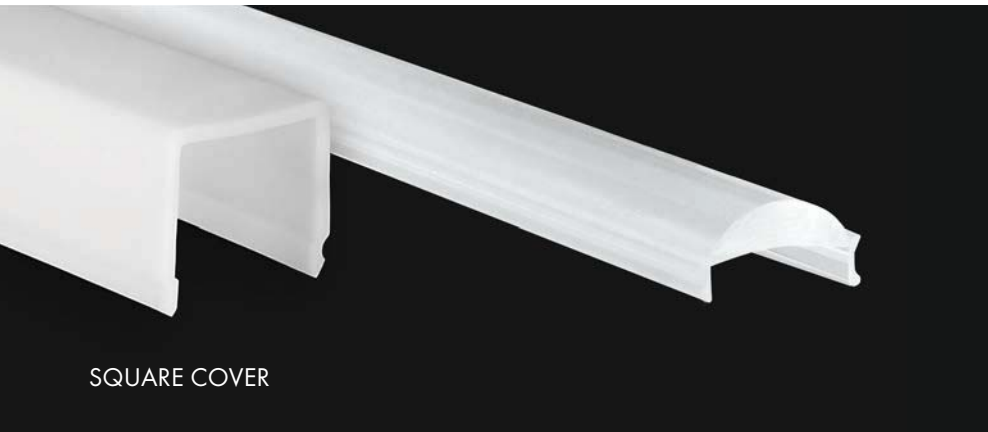

PLASTIC COVERS M-LINE

SQUARE COVER

Produkttypen / Product Type